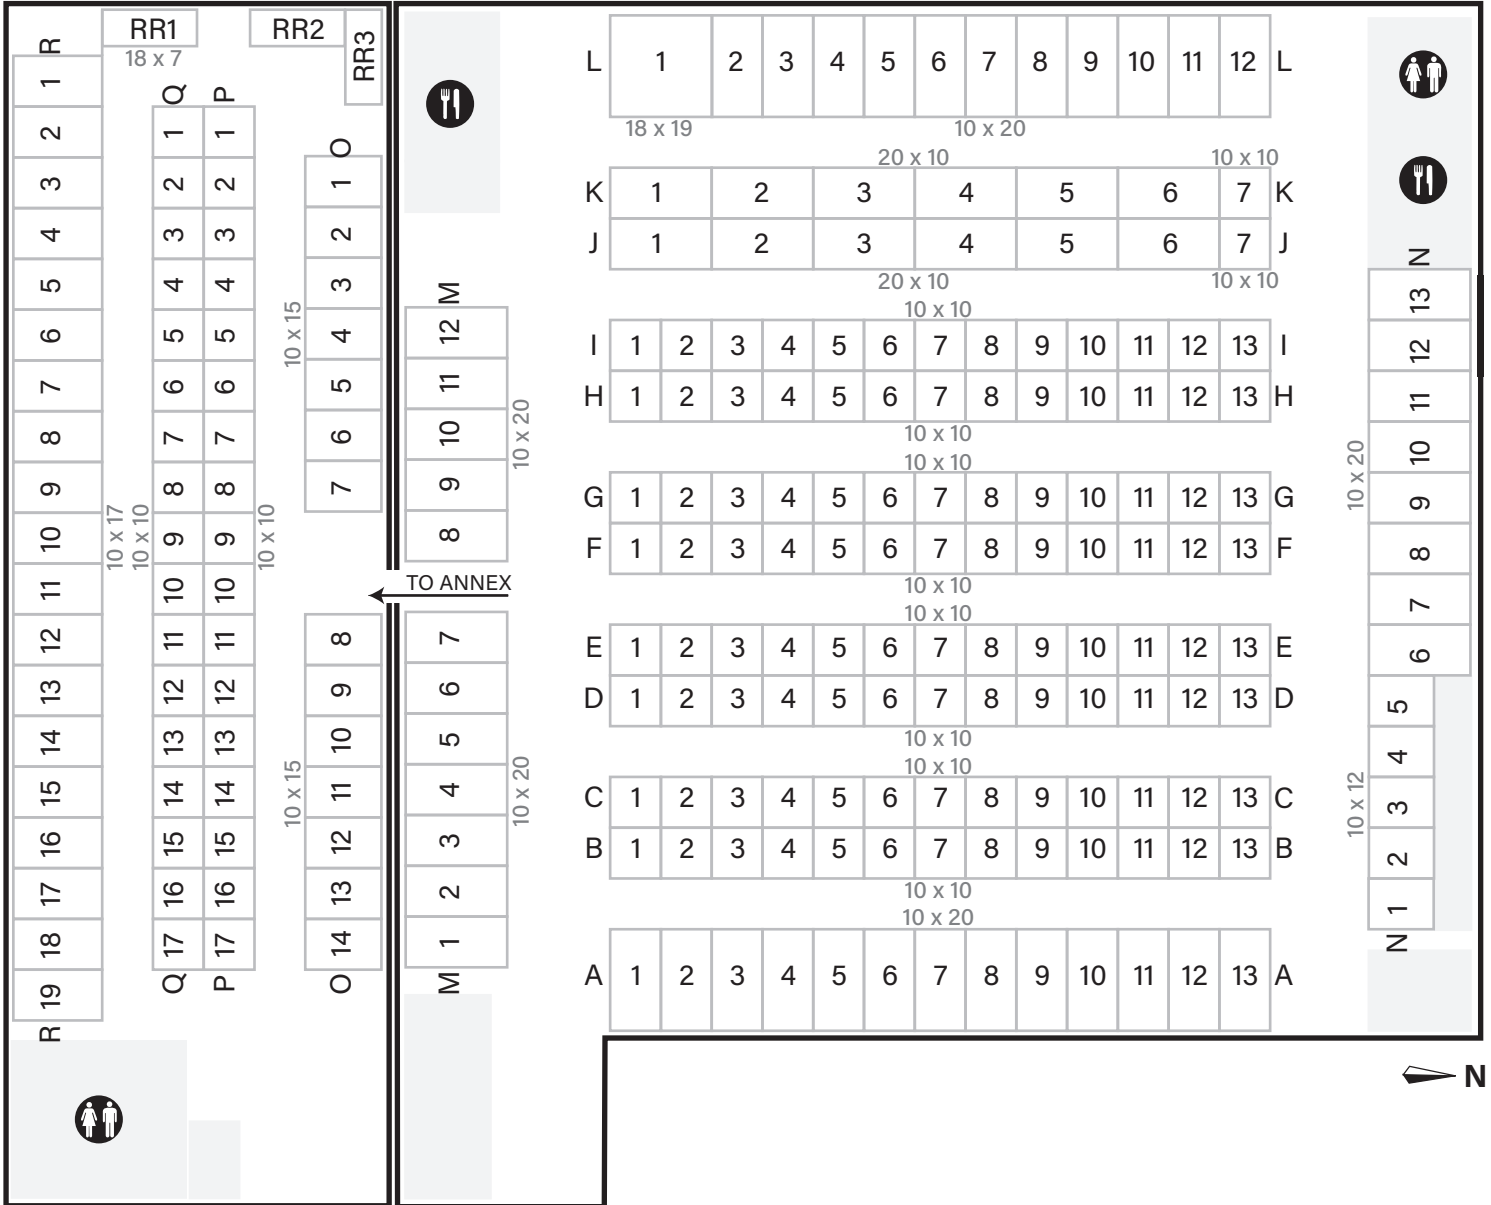

AUTO MANIA EVENT MAP

ALLENTOWN FAIRGROUNDS • AG HALL • 302 N. 17TH ST. • ALLENTOWN, PA 18104

AGRI-PLEX ANNEX

AGRI-PLEX

ENTRANCE

OC	OC	OS	OS	OS
2	1	24	23	22

OC	OS
3	25
4	26
5	27
6	28
7	29
8	30

OS	OS
16	10
17	11
18	12
19	13
20	14
21	15

OS
1
2
3
4
5
6
7
8
9

TO FARMER'S MARKET

POWERED BY **CARLISLE** Events

CARLISLE EVENTS
717-243-7855
CARLISLEEVENTS.COM

OS = OUTSIDE VENDING
OC = OUTSIDE CAR CORRAL